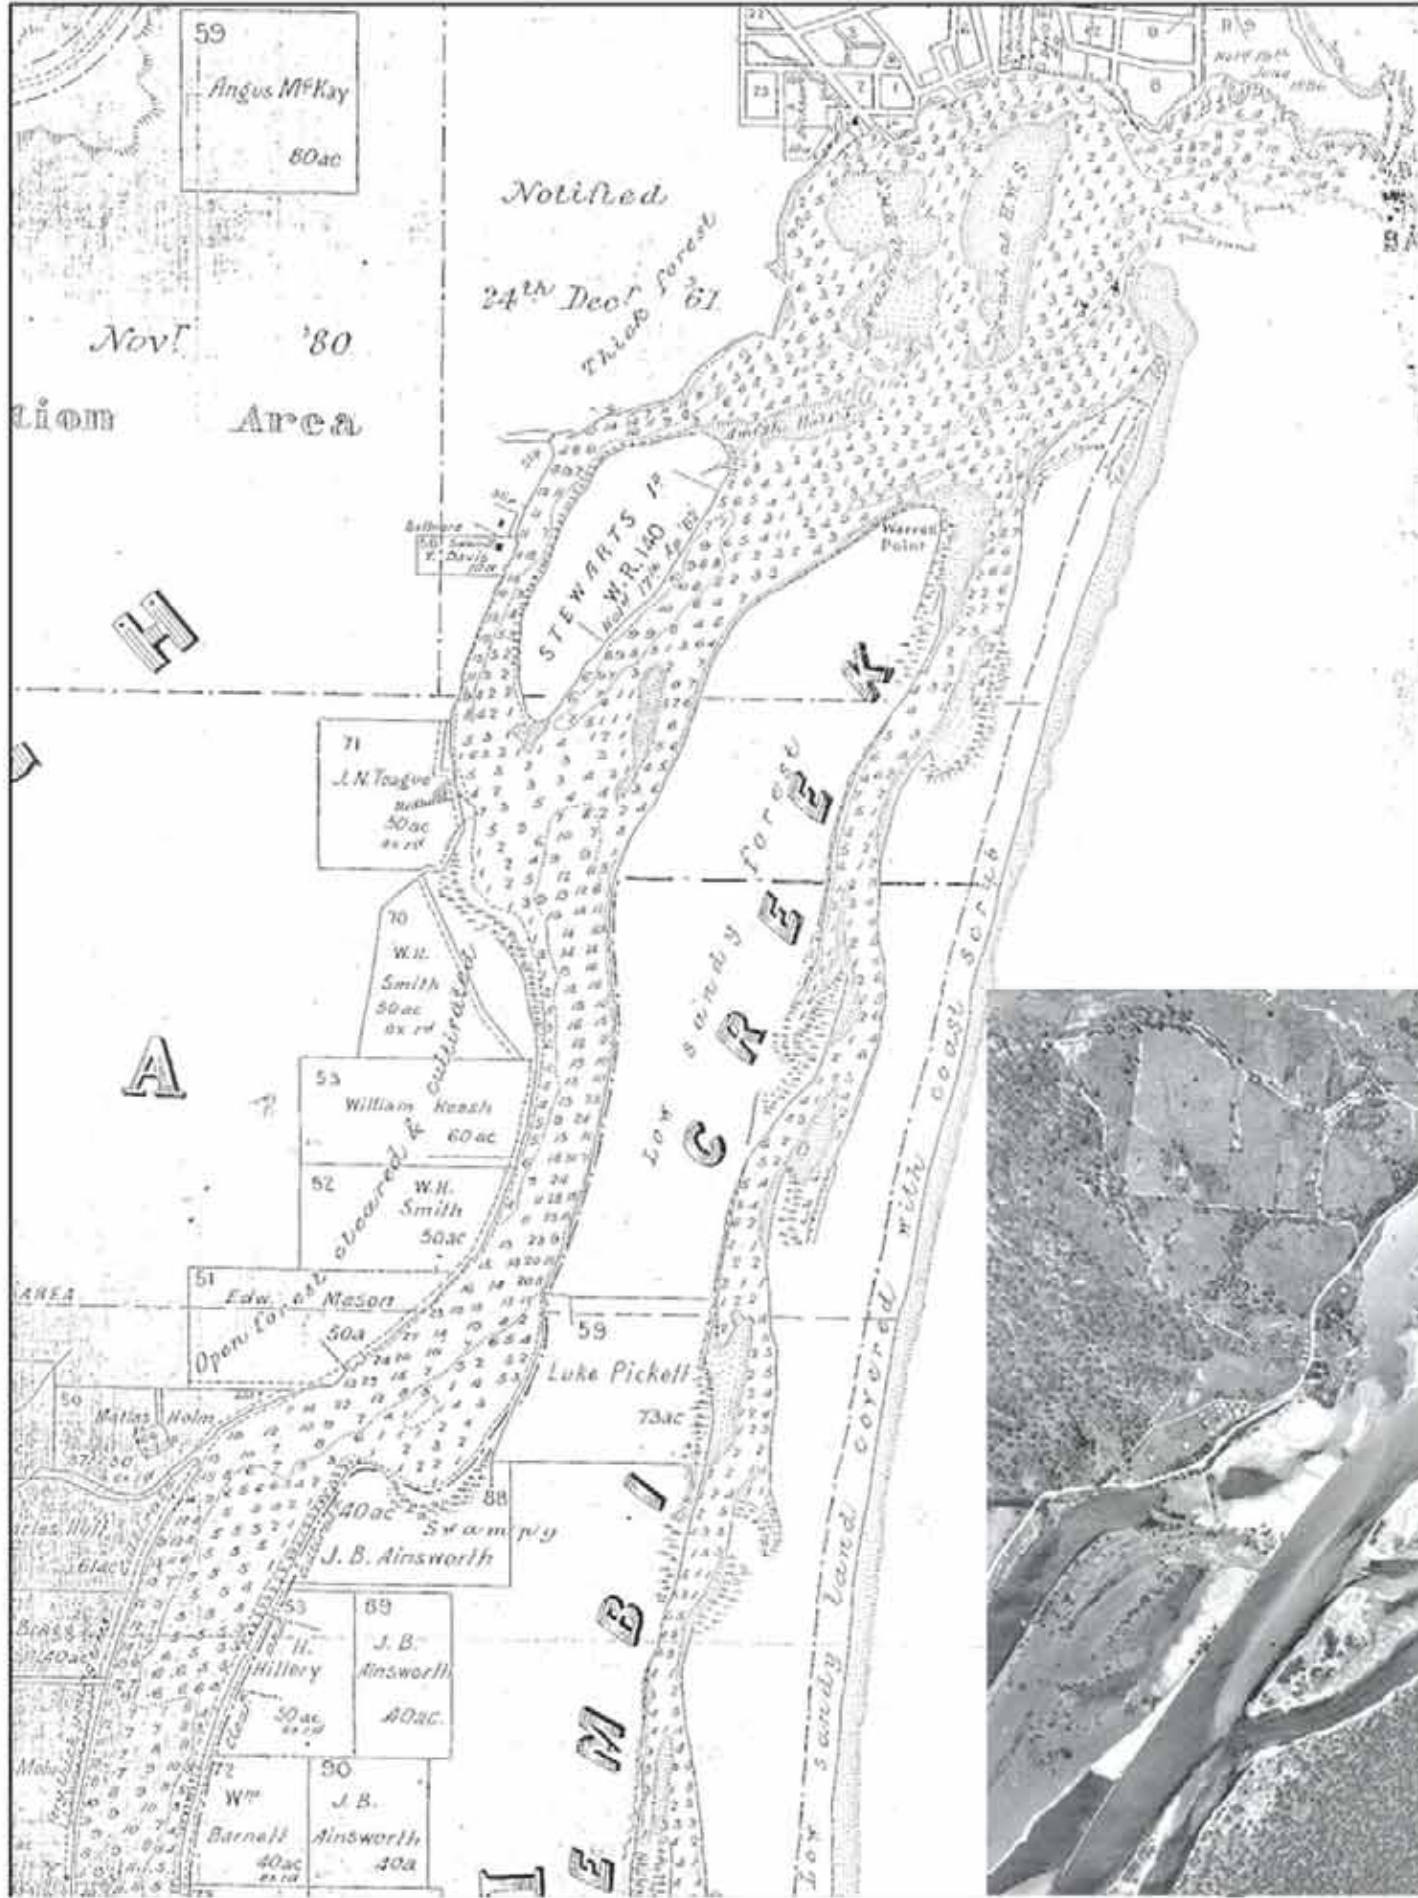

# Nambucca River MASTER PLAN

rdm + keiley hunter + geoff smyth + fiona bennell + anne harrison + jackie amos + eco-logical + john appleton

## LAND TENURE MAP

JOB No 2009	DWGNo 08113/LTM	ISSUE A
DATE MAY 09	SCALE	

Nambucca River Estuary Hydrographic Survey - 1891

1940's Aerial Photograph

1977 Aerial Photograph

NOTE: All images from WBM Nambucca River Estuary Management Study 2006